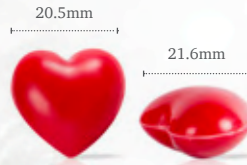

Rosette pink/white
77680 (30 pcs)

ø 60 mm

Rosette dark/white
77681 (30 pcs)

Bronze crumble

Rosette pink/white small

± 42mm

Wavy 3D square dark
77905 (165 pcs)

Wavy 3D square dark

Spear dark/white assortment
(Spear dark)

Tournesol
77467 (72 pcs)

Honey comb yellow
77566 (152 pcs)

Honey comb
yellow

Petit love pink
77891 (80 pcs)

disponibile fino
ad esaurimento scorte

Petit love
77376 (80 pcs)

ø 55 mm

Spring leaf green
77687 (24 pcs)

ø 55 mm

Fall leaf yellow
77688 (24 pcs)

19 mm

Curvy leaf green
77796 (144 pcs)

± 19 mm

± 33 mm