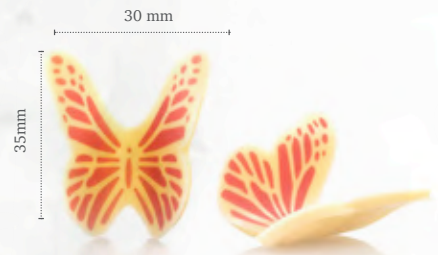

ø 55 mm

Spring leaf green
77687 (24 pcs)

ø 55 mm

Fall leaf yellow
77688 (24 pcs)

19 mm

Curvy leaf green
77796 (144 pcs)

± 19 mm

± 33 mm

Curvy leaf yellow
77737 (144 pcs)

Truffle shells leaves

Curvy leaf yellow

Chocolate bee
77889 (150 pcs)
disponibile fino
ad esaurimento scorte

Butterfly
77568 (120 pcs)

Butterfly pink white
77572 (120 pcs)