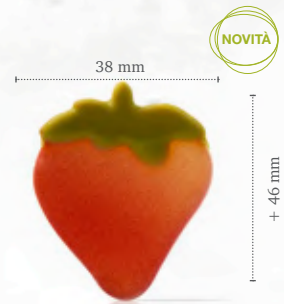

78439 (± 128 pcs)

disponibile fino
ad esaurimento scorte

Geometric dragonfly

Chocolate lemon silhouette
77908 (48 pcs)

Chocolate pear silhouette
77909 (48 pcs)

Chocolate strawberry silhouette
77910 (90 pcs)

Chocolate strawberry silhouette

NOVITÀ

ø 25-33 mm

Rosette pink/white small
77912 (108 pcs)

NOVITÀ

ø 25-33 mm

Rosette dark/white small
77913 (108 pcs)

ø 60 mm