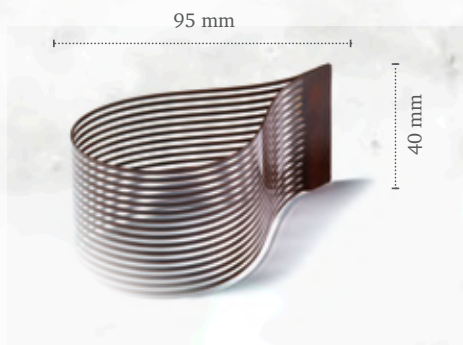

Teardrop fine dark
15006 (36 pcs)
Volume 75ml