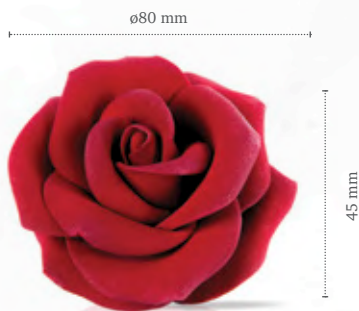

Chocolate signature rose
77397 (11 pcs)