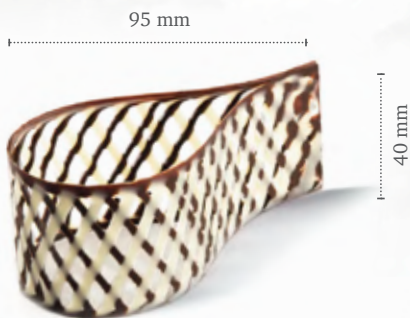

Petit four cup dark assortment
11216 (168 pcs)
Volume 15ml

Pisa cup dark

Ring dark
15001 (40 pcs)
Volume 75ml

Ring fine stripe white/dark
15053 (40 pcs)
Volume 75ml

Honey pot
77641 (18 pcs)

Red luster sphere dark
18161 (36 pcs)
Volume 84ml