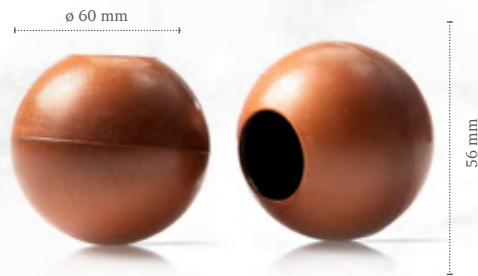

Petit four cup dark assortment
11216 (168 pcs)
Volume 15ml

Pisa cup dark

Ring dark
15001 (40 pcs)
Volume 75ml

Ring fine stripe white/dark
15053 (40 pcs)
Volume 75ml

Honey pot
77641 (18 pcs)

Red luster sphere dark
18161 (36 pcs)
Volume 84ml

Teardrop dark/white
15051 (36 pcs)
Volume 75ml

Teardrop fine dark
15006 (36 pcs)
Volume 75ml

Teardrop bamboo dark
15005 (36 pcs)
Volume 75ml

Flower pot large white
18141 (28 pcs)

Flower pot large blue
18142 (28 pcs)