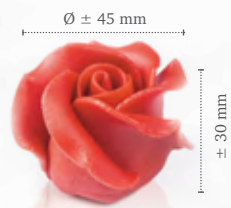

Chocolate rose red
77561 (15 pcs)