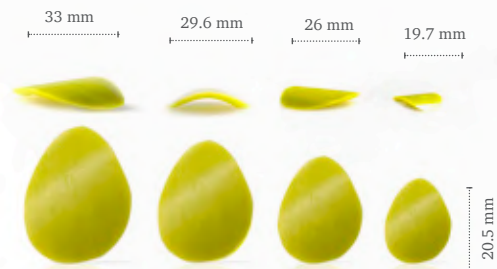

ø 55 mm

Spring leaf green
77687 (24 pcs)

ø 55 mm

Fall leaf yellow
77688 (24 pcs)

19 mm

Curvy leaf green
77796 (144 pcs)

± 19 mm

± 33 mm

Curvy leaf yellow
77737 (144 pcs)

Truffle shells leaves

Curvy leaf yellow

Chocolate bee
77889 (150 pcs)
disponibile fino
ad esaurimento scorte

Butterfly
77568 (120 pcs)

Butterfly pink white
77572 (120 pcs)

Chocolate rose white velvet
77790 (15 pcs)

Chocolate rose mini white velvet
77789 (45 pcs)

Chocolate rose red
77561 (15 pcs)

Chocolate signature rose
77397 (11 pcs)

Curvy spots green
77772 (280 pcs)

Wave green large
77776 (48 pcs)