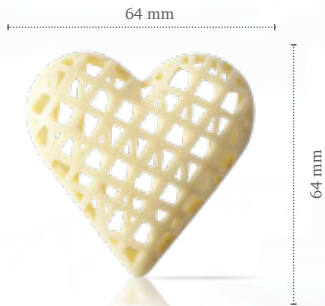

Spear dark/white assortment
(Spear dark)

Tournesol
77467 (72 pcs)

Honey comb yellow
77566 (152 pcs)

Honey comb
yellow

Petit love pink
77891 (80 pcs)

disponibile fino
ad esaurimento scorte

Petit love
77376 (80 pcs)

ø 55 mm

Spring leaf green
77687 (24 pcs)

ø 55 mm

Fall leaf yellow
77688 (24 pcs)

19 mm

Curvy leaf green
77796 (144 pcs)

± 19 mm

± 33 mm