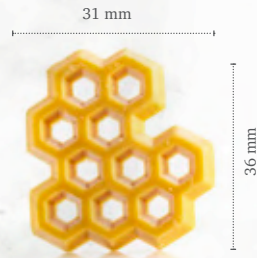

Honey comb yellow
77566 (152 pcs)