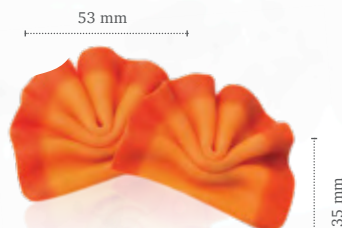

Forest shavings midi orange
78011 (1 kg = ±200 pcs)